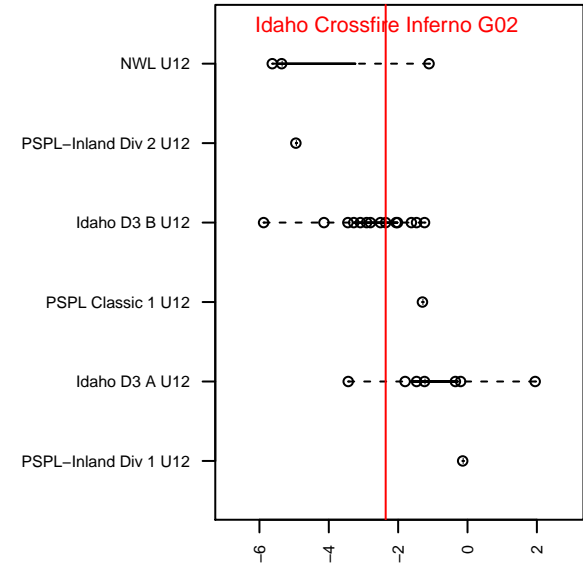

**attack and defense rating
relative to others at age
and all opponents in last 13 months**